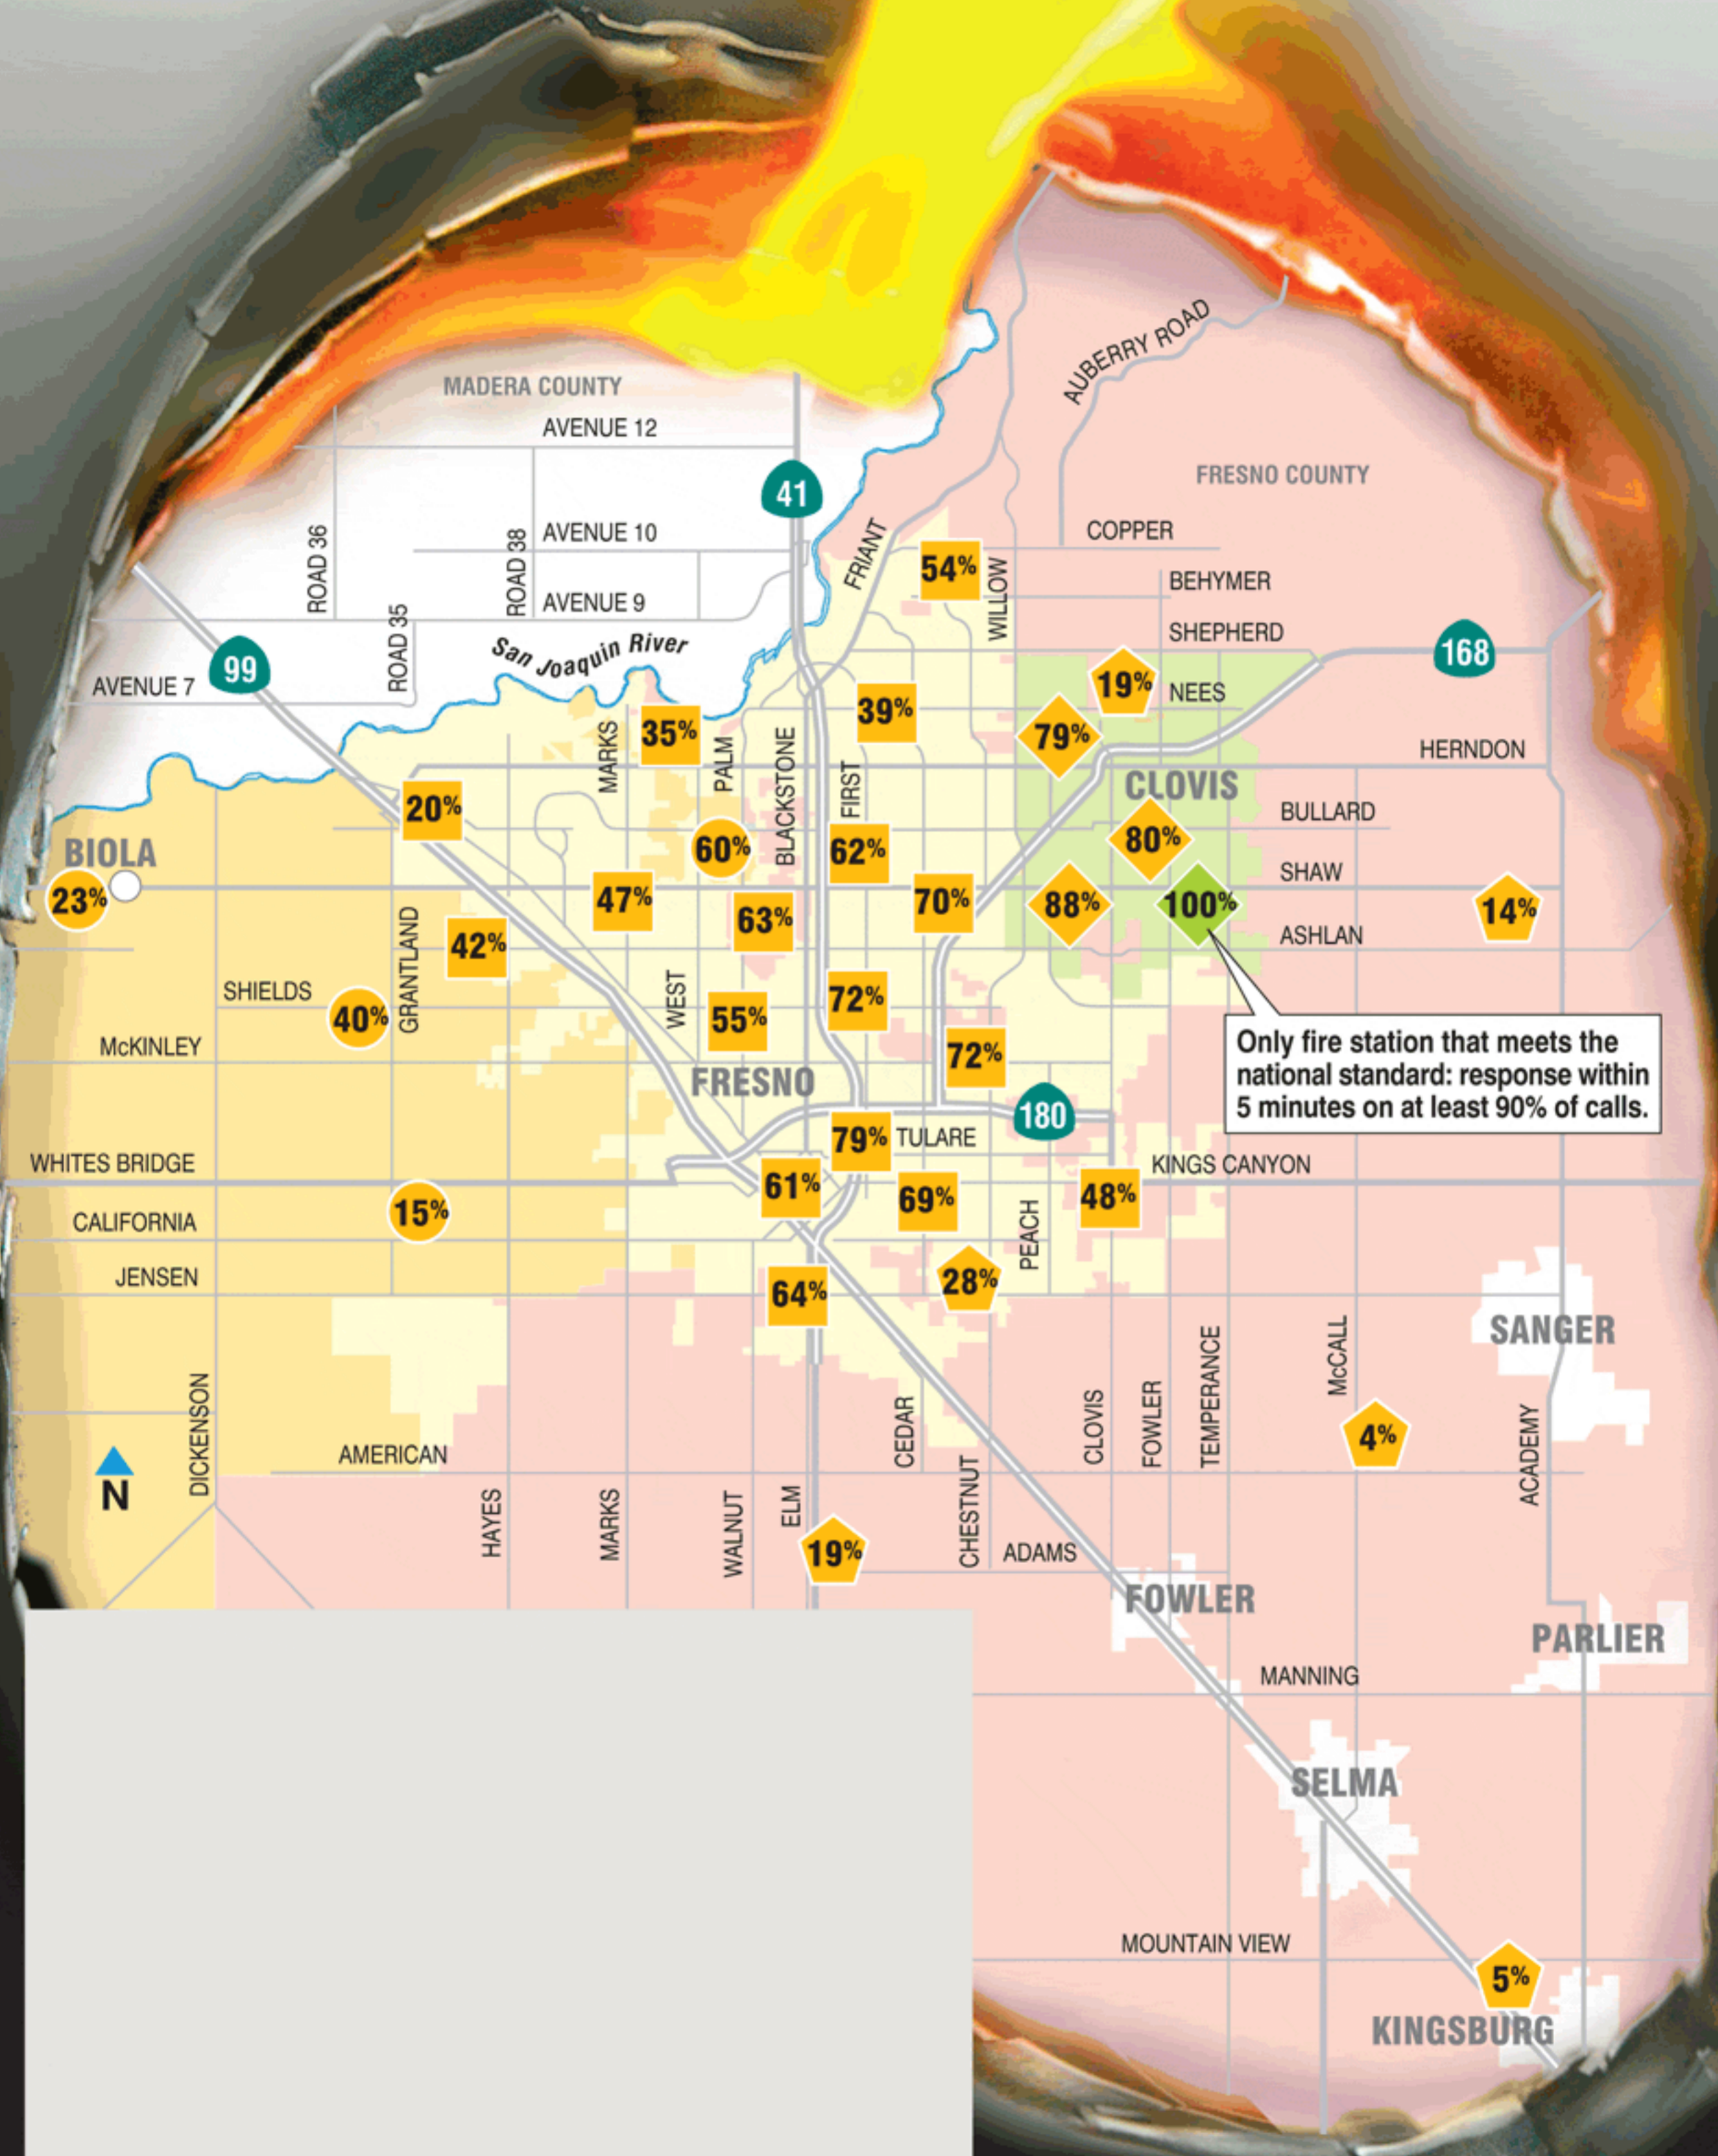

PLAYING WITH FIRE

Only fire station that meets the national standard: response within 5 minutes on at least 90% of calls.

Fire stations

Percentages indicate how often each station's firefighters reached a fire within 5 minutes.