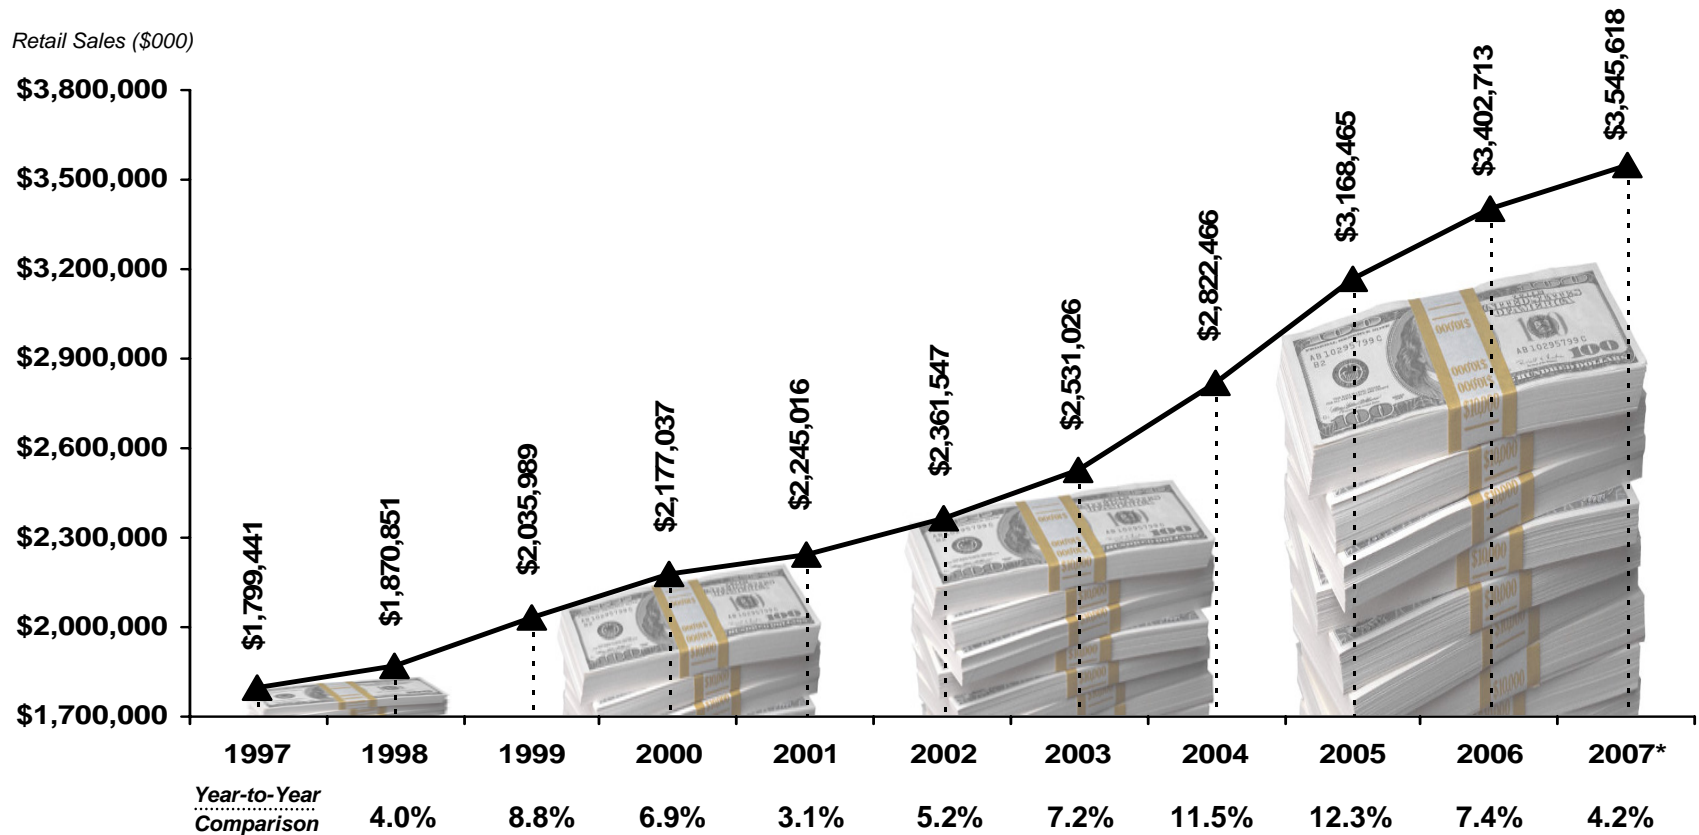

# Tulare County Total Retail Sales Increased 4.2% Over 2006!

**The Fresno Bee**  
Fresnobee.com