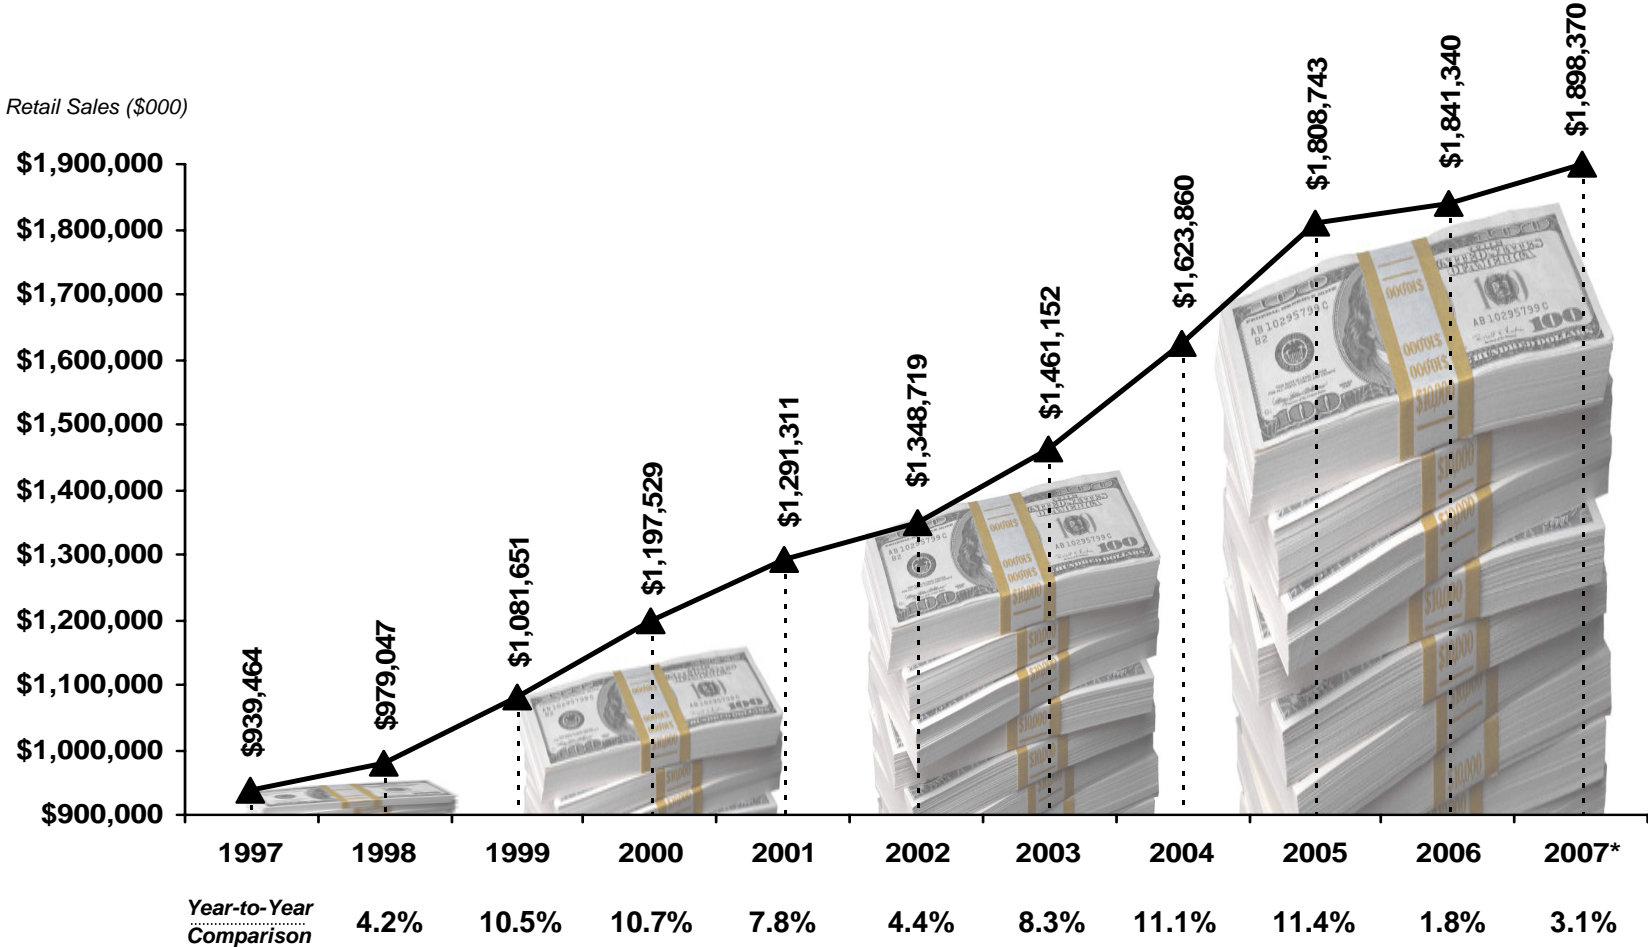

Merced County Total Retail Sales Increased 3.1% Over 2006!

The Fresno Bee
Fresnobee.com

Total Retail Sales includes all groups
Source: California Retail Survey 2008. *2007 is estimated
Created by Marketing Research