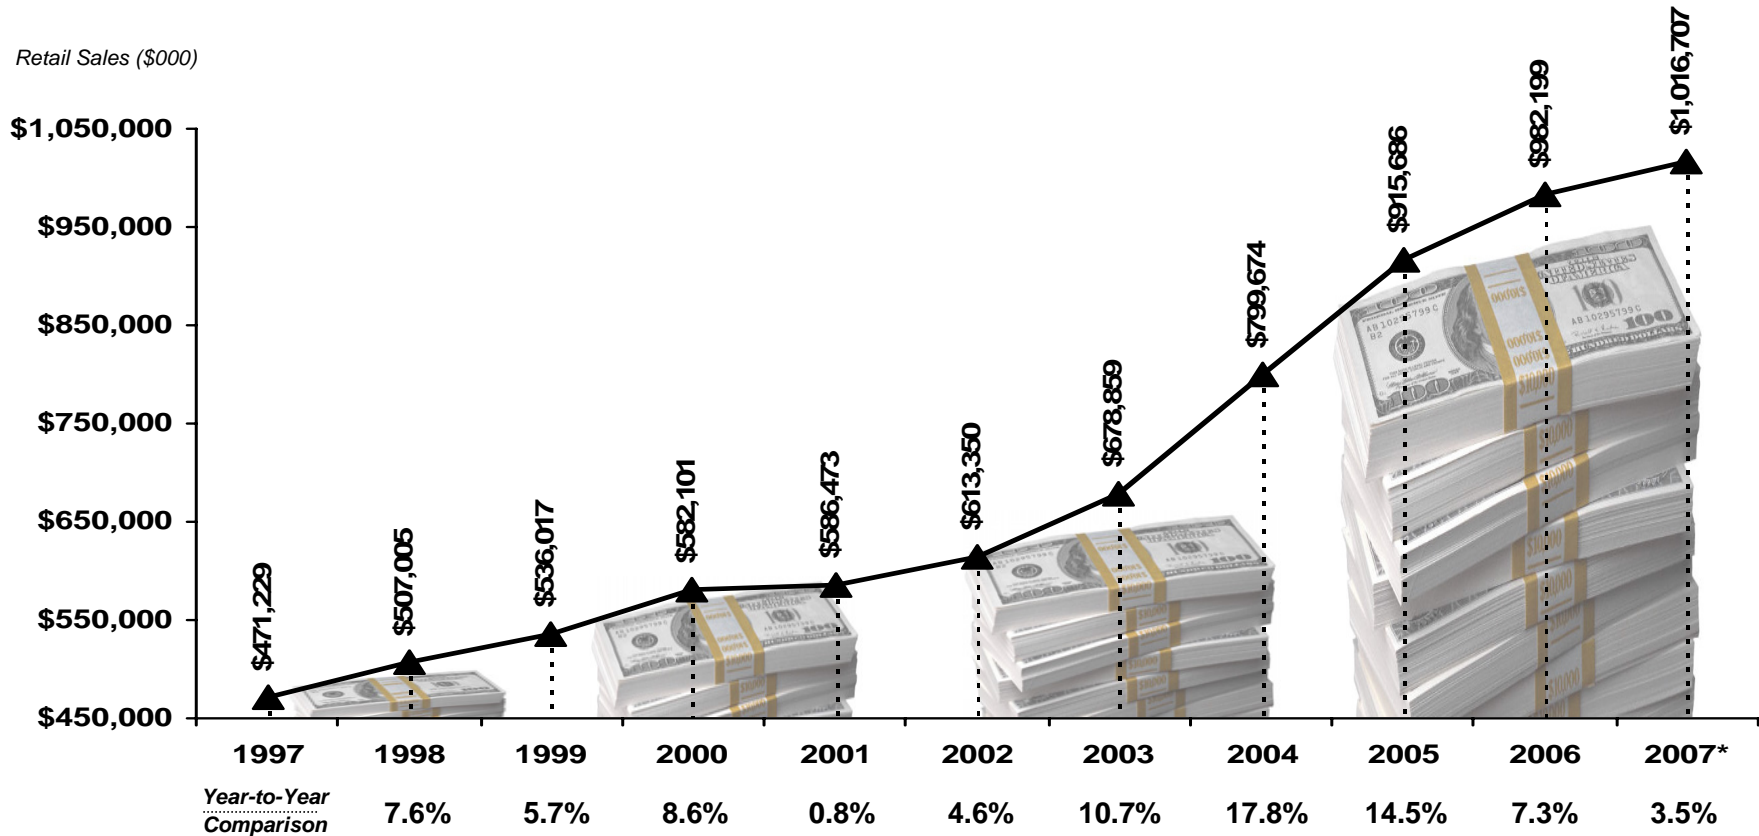

Madera County Total Retail Sales Increased 3.5% Over 2006!

The Fresno Bee
Fresnobee.com