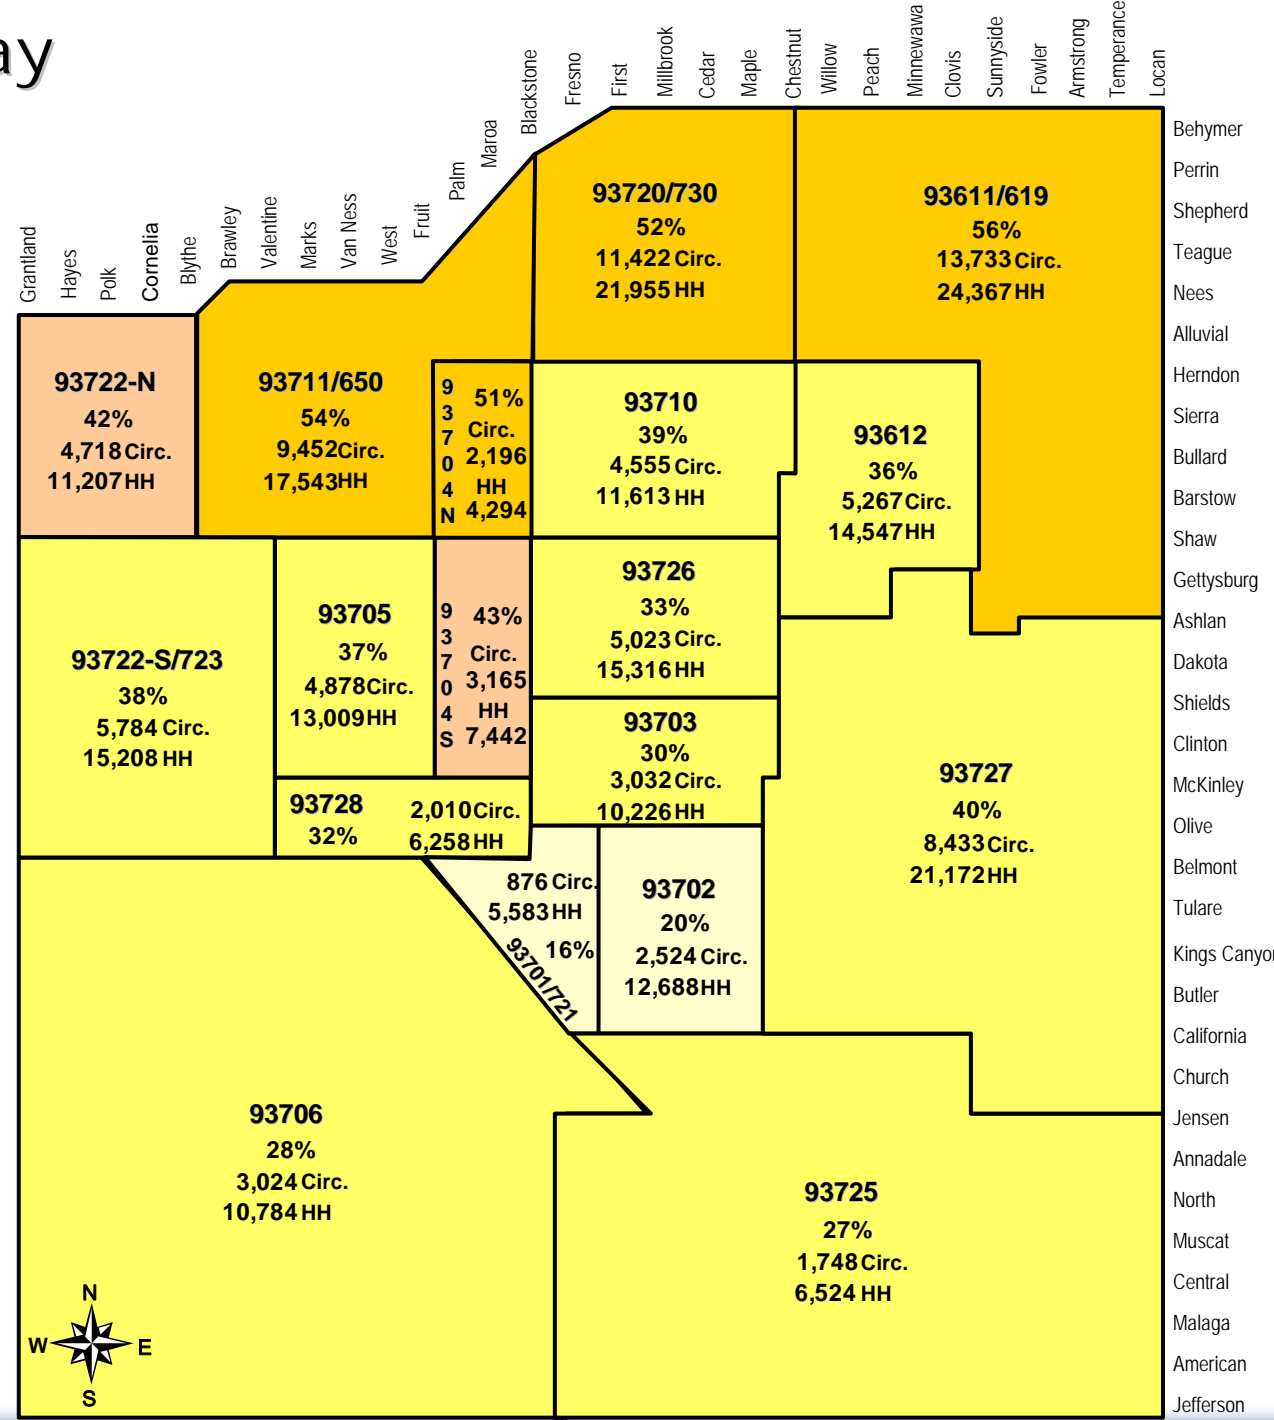

# Fresno Bee Sunday Penetration By Zip Code

**The Fresno Bee**  
[FresnoBee.com](http://FresnoBee.com)

Fresno & Clovis Metro Zips  
 Source: Fresno Bee Circulation projections 2nd qtr. 2008  
 Created by Marketing Research