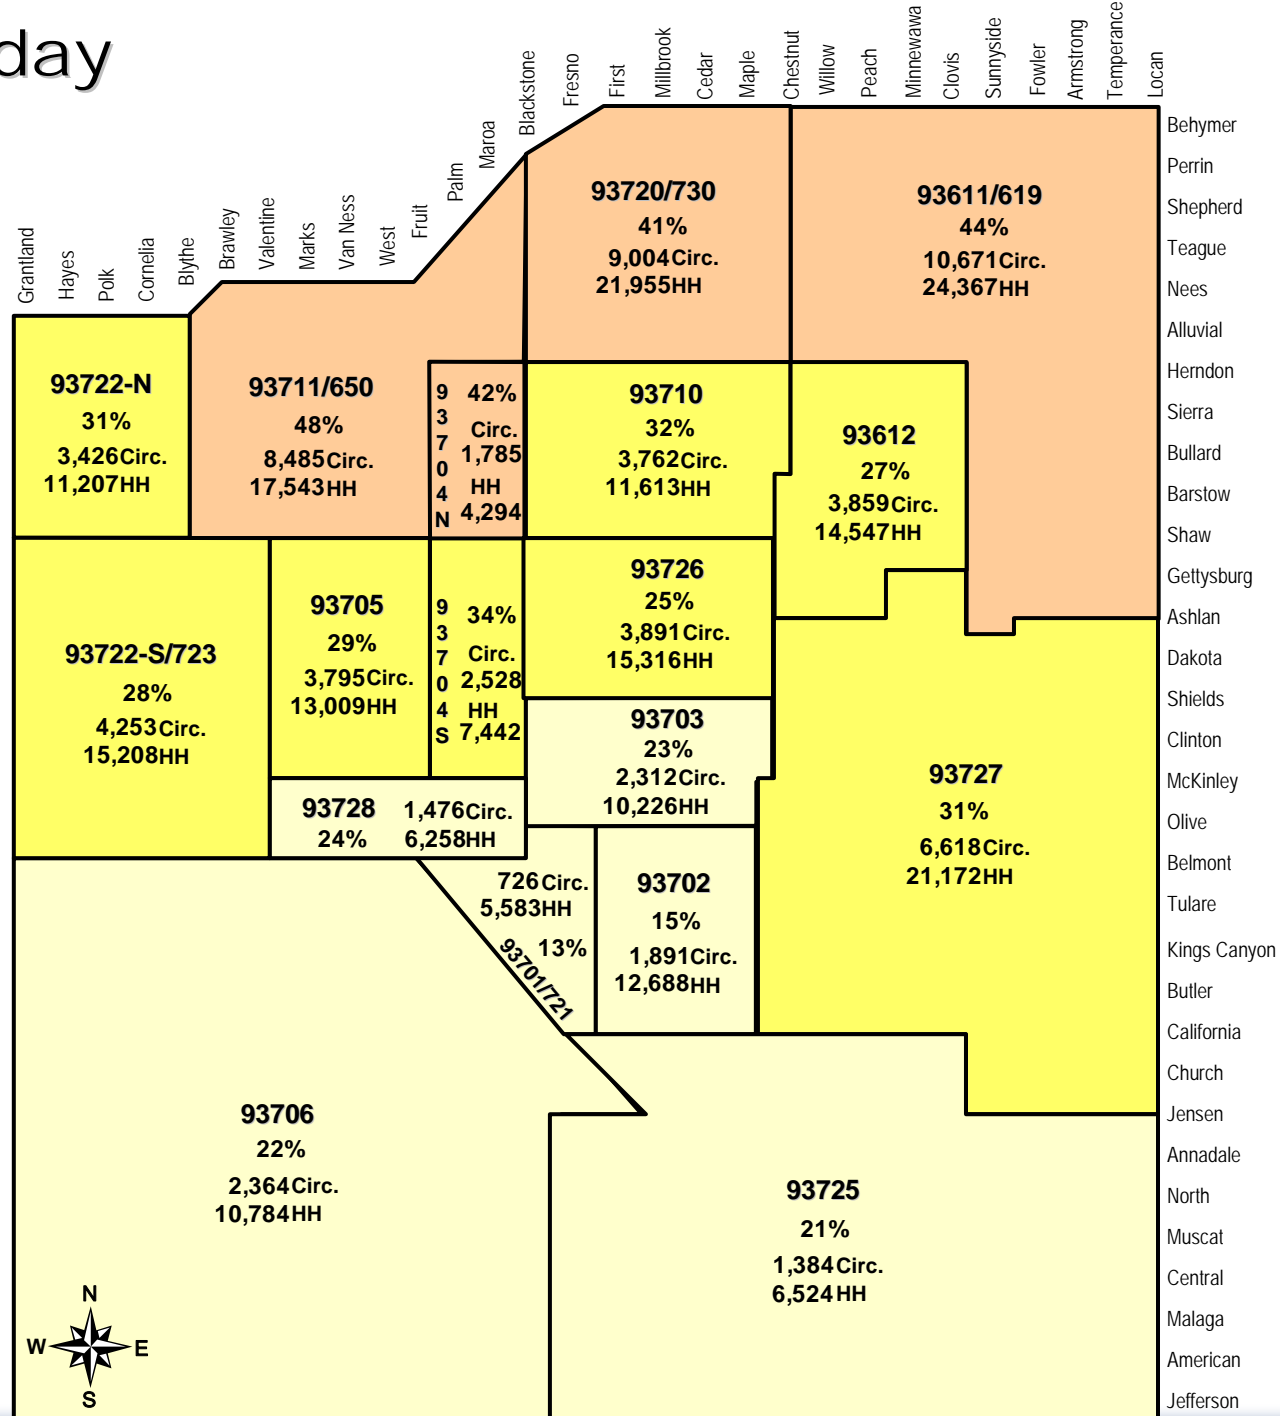

Fresno Bee Weekday Penetration By Zip Code

The Fresno Bee
FresnoBee.com

Fresno & Clovis Metro Zips
Source: Fresno Bee Circulation projections 2nd qtr. 2008
Created by Marketing Research